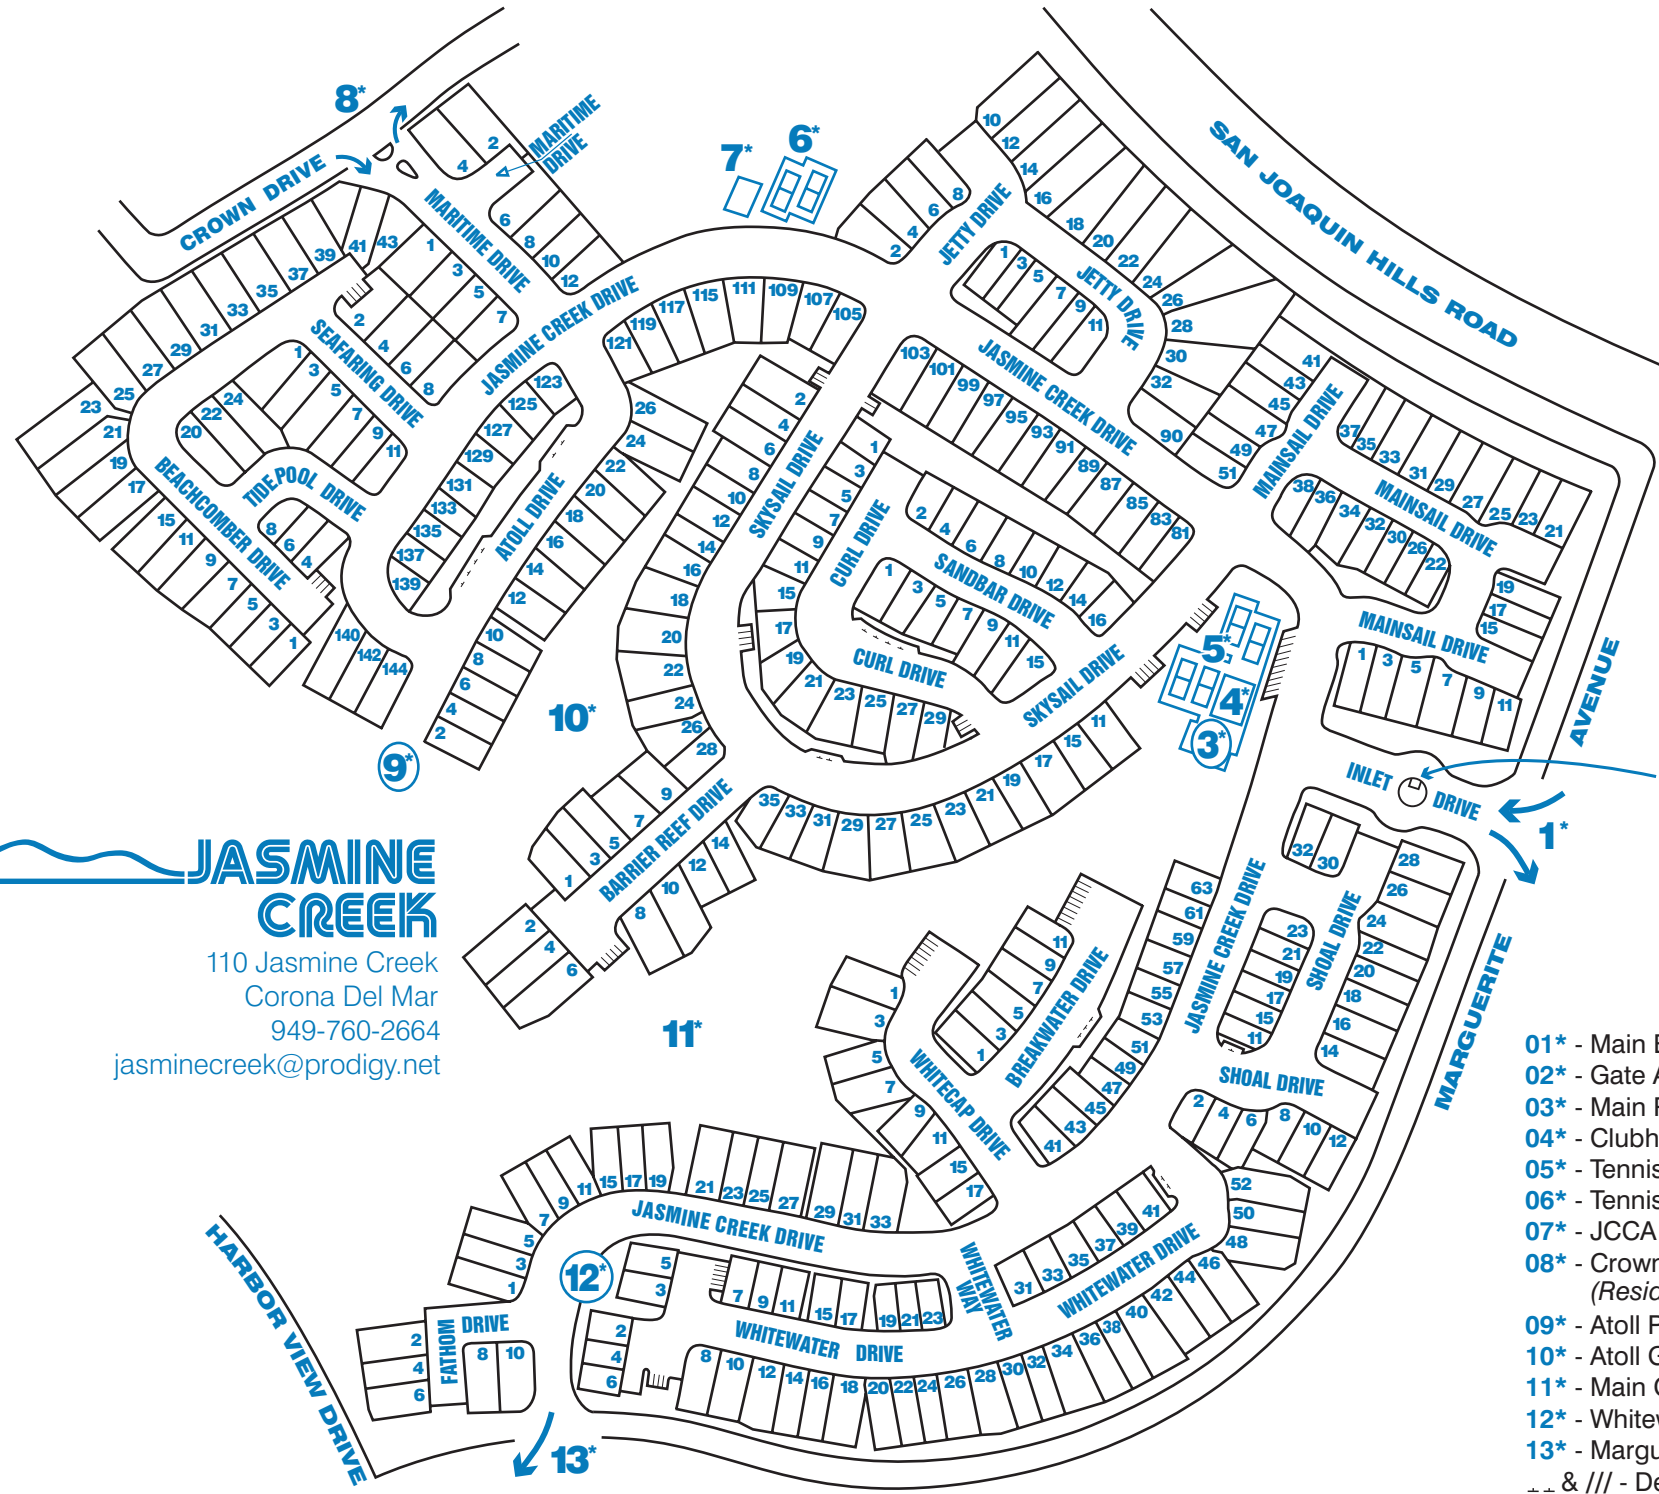

JASMINE CREEK
110 Jasmine Creek
Corona Del Mar
949-760-2664
jasminecreek@prodigy.net

- 01* - Main Entrance & Exit
- 02* - Gate Attendant
- 03* - Main Pool & Spa
- 04* - Clubhouse
- 05* - Tennis Courts 1-4
- 06* - Tennis Courts 5 & 6
- 07* - JCCA Mgmt. Office
- 08* - Crown Entrance & Exit
(Residents Only)
- 09* - Atoll Pool & Spa
- 10* - Atoll Greenbelt
- 11* - Main Greenbelt
- 12* - Whiterwater Pool & Spa
- 13* - Marguerite Exit
- ... & /// - Designated Parking